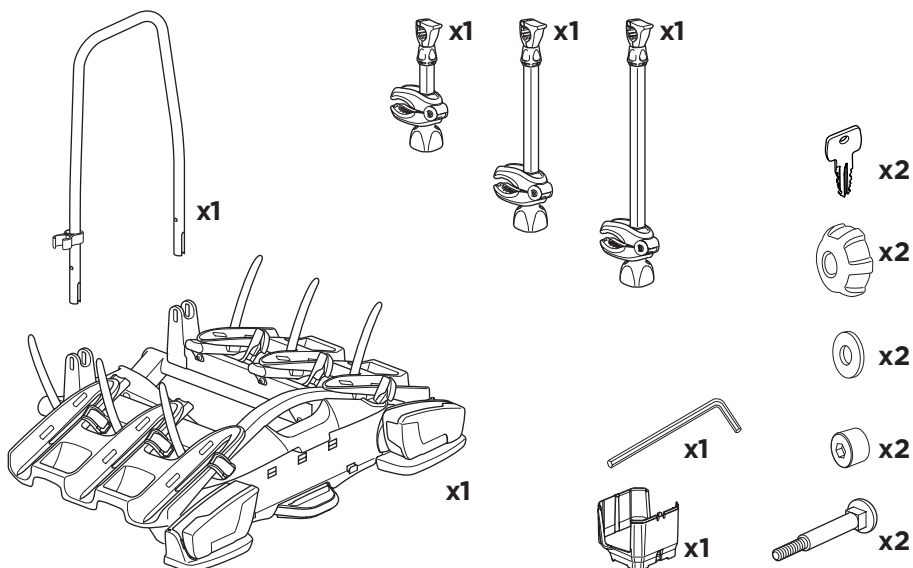

i

22-80 mm

D.1

Aluminium
or GGG40

min 40 mm

ok

min 25 mm

min 73 mm