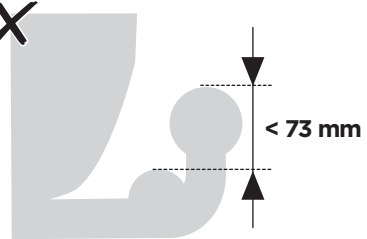

min 25 mm

min 73 mm

Not ok