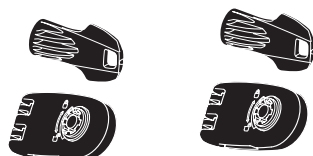

Thule Road Bike Adapter

9772

Thule AcuTight Knob

528

Thule Bike Frame Adapter

982

Thule Carbon Frame Protector

984

Thule Wheel Strap Locks

986

Thule Loading Ramp

9152

Thule 7-to-13-pin Adapter

9906

Thule 13-to-7-pin Adapter

9907