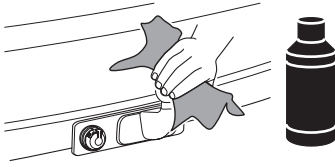

i

22-80 mm

D.1

Aluminium
or GGG40

min 40 mm

ok

min 25 mm

min 73 mm

Not ok

< 73 mm