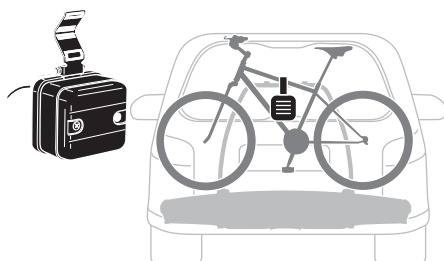

Thule 4th Bike Adapter

9261

Thule Spare Wheel Adapter

9241

Thule Number Plate

9762

Thule 3rd Brake Light 13pin

9904