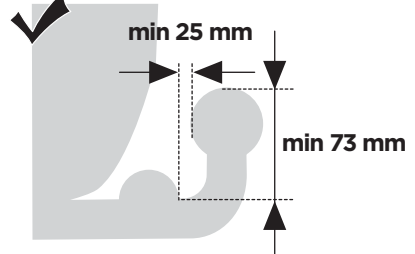

i

22-80 mm

D.1

Aluminium
or GGG40

min 40 mm

ok

min 25 mm

min 73 mm

Not ok

< 73 mm

i

| |
|--------|
| 50 kg |
| 60 kg |
| 65 kg |
| 70 kg |
| 75 kg |
| 80 kg |
| >85 kg |

| |
|--|
| Max 31 kg |
| Max 41 kg |
| Max 46 kg |
| Max 51 kg |
| Max 56 kg*  |
| Max 60 kg*  |
| Max 60 kg*  |