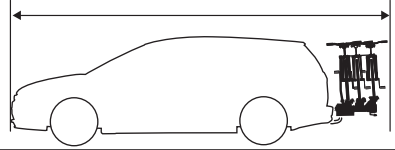

i

22-80 mm

D.1

Aluminium
or GGG40

min 40 mm

ok

min 25 mm

min 73 mm

Not ok

< 73 mm